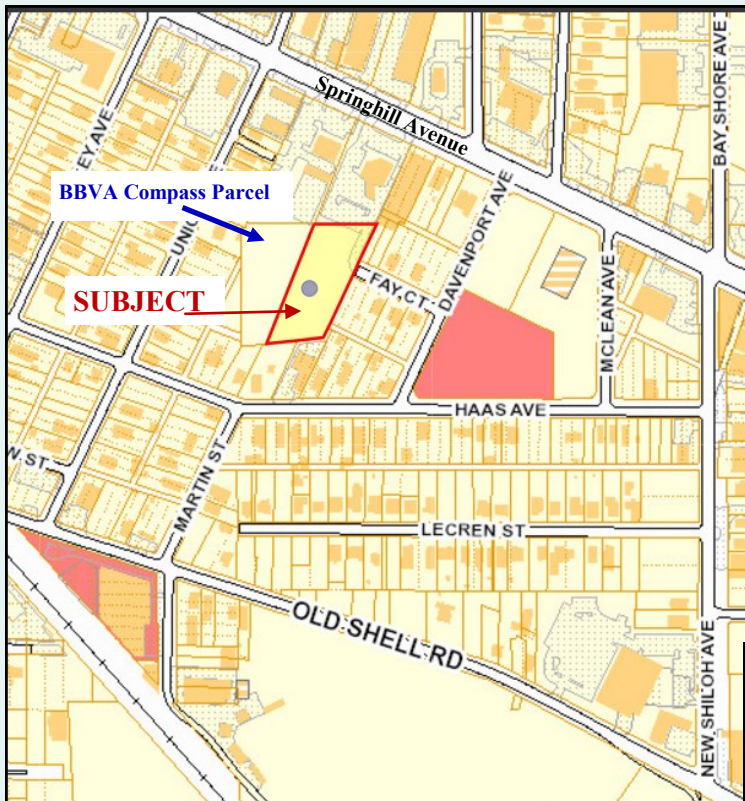

Metcalfe & Company, Inc.

For Sale

Vacant Lot in Crichton area
Approximately 50,480 sq ft

Zoned B-2

Price: ~~\$95,000~~

REDUCED TO: \$50,000

For further information contact:
Metcalfe & Company, Inc.
Brian P. Metcalfe