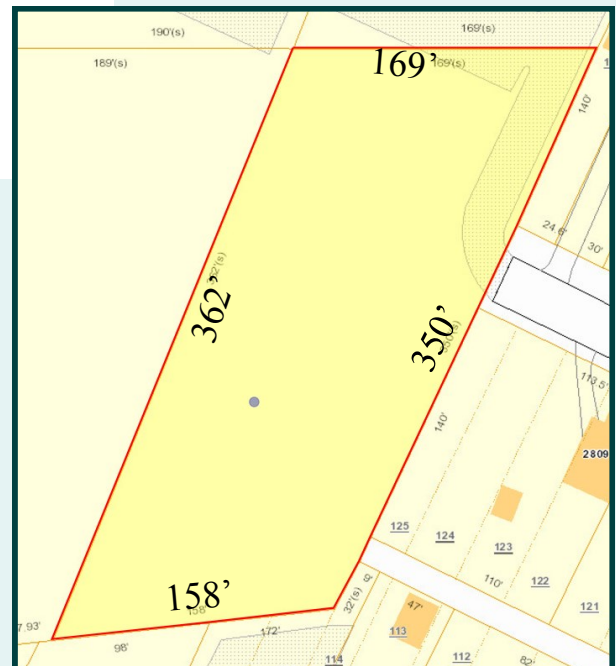

Metcalfe & Company, Inc.

For Sale

Vacant Lot in Crichton area
Approximately 50,480 sq ft

Zoned B-2

Price: ~~\$95,000~~

REDUCED TO: \$50,000

For further information contact:
Metcalfe & Company, Inc.
Brian P. Metcalfe